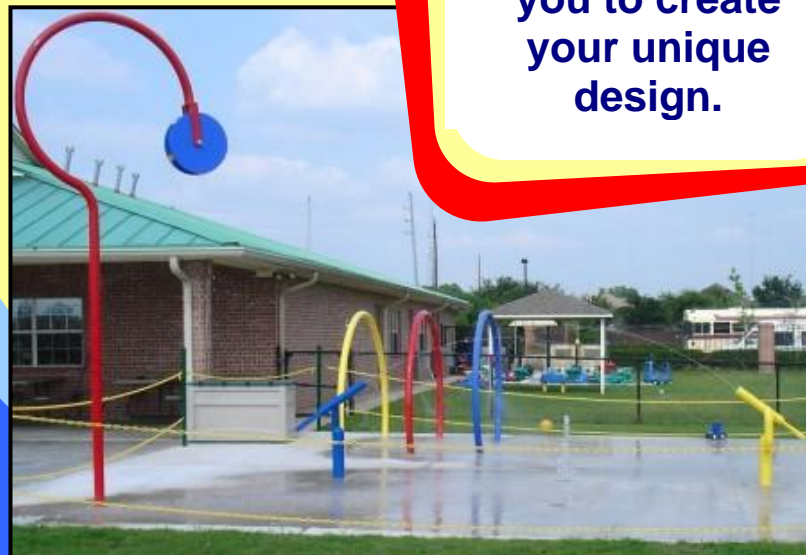

Important Installation Information con't

- Each feature is set up so that the actual water flow can be adjusted to your preference.
- Turn-key installation services available (contracted separately).
- We can also assist you with the installation, help you find a local contractor or work with your contractor of choice with the installation.

Get creative and we will work with you to create your unique design.