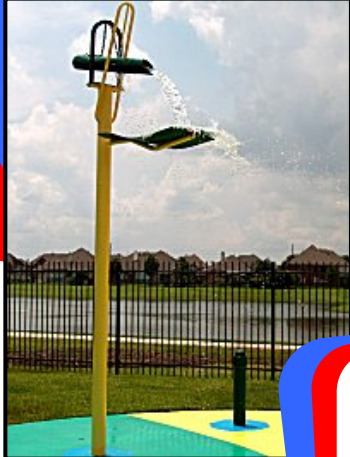

Table of Contents

Why Water Spraygrounds?.....	1
About Water Spraygrounds.	1
Water Product Information.....	2
Important Installation Information.....	4
Water Spraygrounds.....	15
Products or Services.....	10
Order Form.....	20

Water Sprayground Order Form

Name of Organization _____

Last Name _____

First Name _____ M.I. _____

Address _____ Apt./Unit _____

City _____ State _____ ZIP Code _____

Phone ( ) _____ E-Mail _____

Method of payment   ☐ Check   ☐ VISA   ☐ MasterCard

Credit Card # _____ Exp. Date _____

Name as it appears on card _____

_____
Signature

Water Sprayground/Product/Accessory	Qty. & Color	Amount
Subtotal		
Tax		
Shipping		
Total